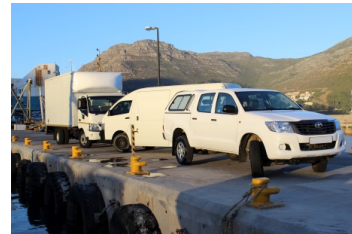

Because every minute counts.

Van & Truck Rental

- Bidvest Car Rental offers various types and sizes of Vans and Trucks to companies and individuals for commercial and leisure use. Allowing customers daily and monthly rental options on ½ Ton to 8 Ton trucks.
- In line with national vehicle rental company policy, Bidvest Car Rental offers a full range of quality vehicles, with a fleet of some 1000 vehicles.
- Bidvest Car Rental vehicles are carefully maintained in accordance with the manufacturer's specifications and are thoroughly checked prior to each rental. Should we be unable to provide a vehicle from the specific group reserved, we will endeavour to upgrade the vehicle at no additional charge.