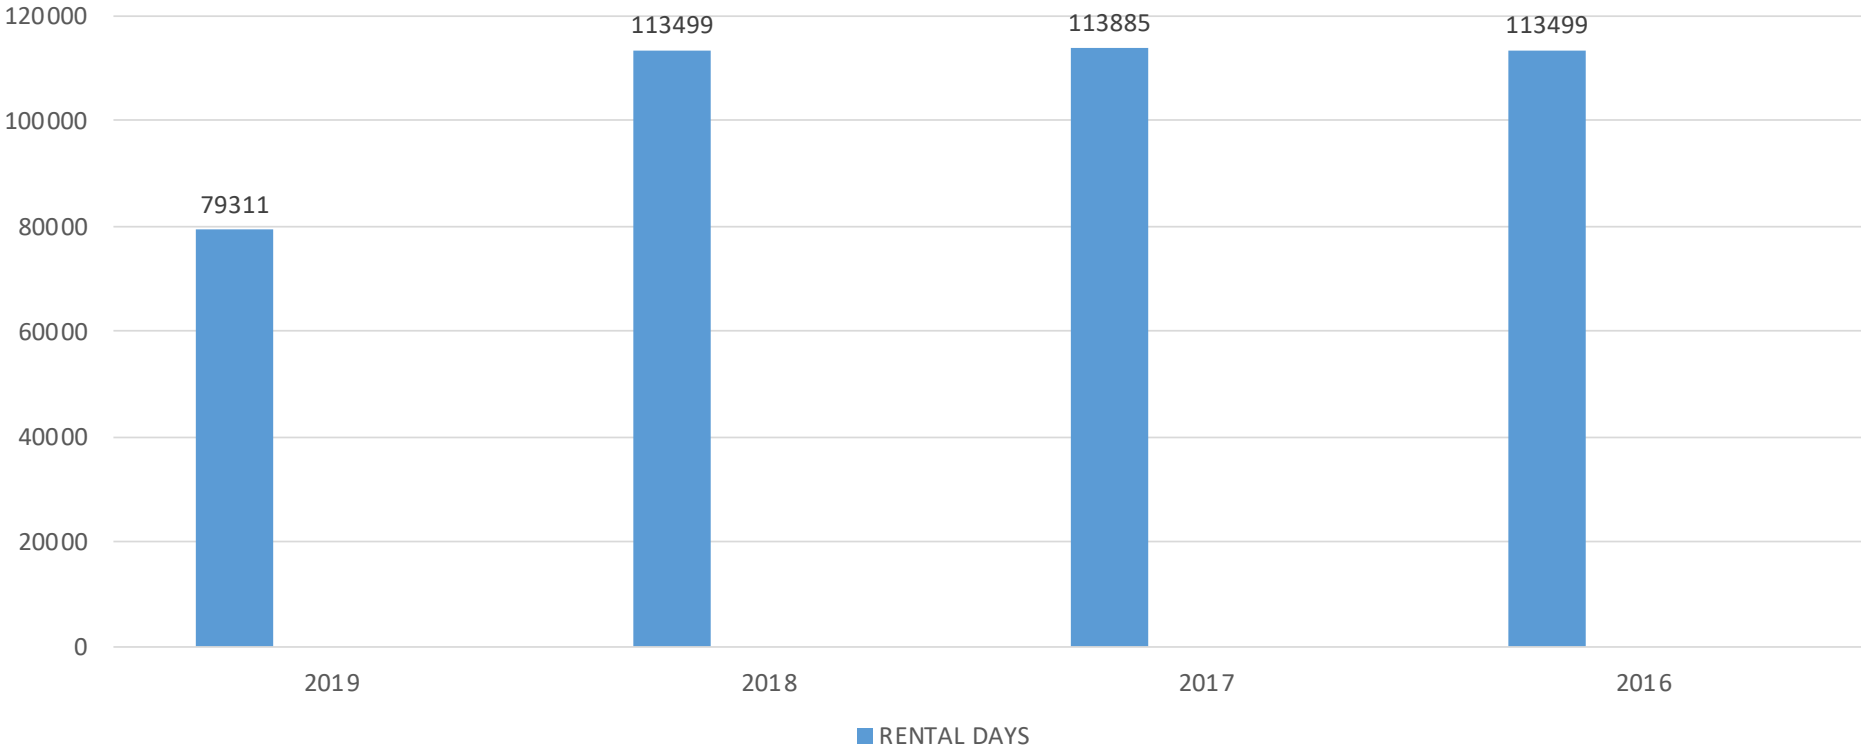

30 October - 1 November 2019
Century City Conference Centre
Cape Town

COLLABORATE 2019 PURCO SA
Conference & Exhibition

PURCO – RENTALS WITH B.C.R.

PURCO – RENTALS

PURCO – RENTAL DAYS

PURCO – TIME+KM REVENUE (MILLIONS)