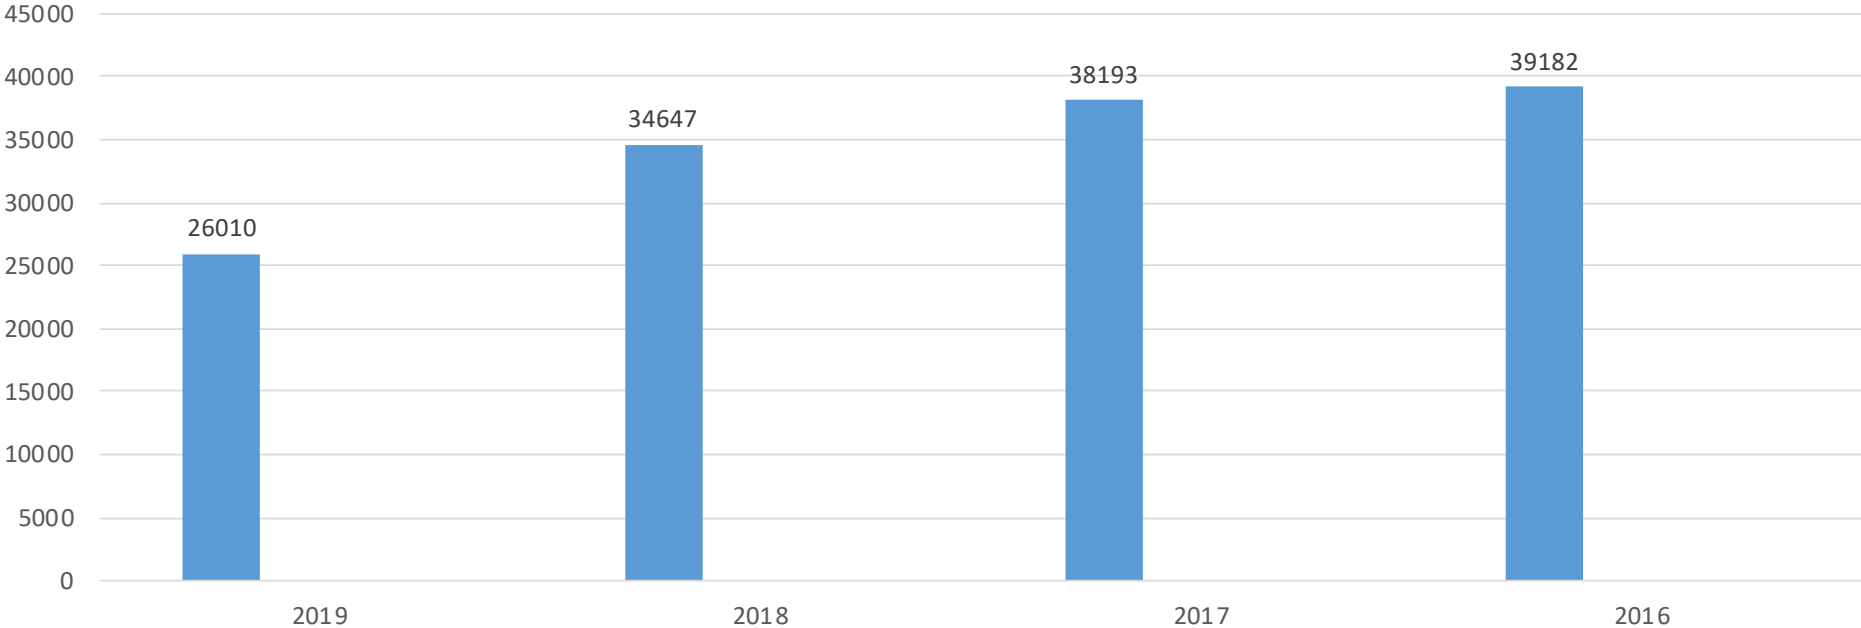

30 October - 1 November 2019
Century City Conference Centre
Cape Town

COLLABORATE 2019 PURCO SA
Conference & Exhibition

PURCO – RENTALS WITH B.C.R.

PURCO – RENTALS

PURCO – RENTAL DAYS

PURCO – TIME+KM REVENUE (MILLIONS)