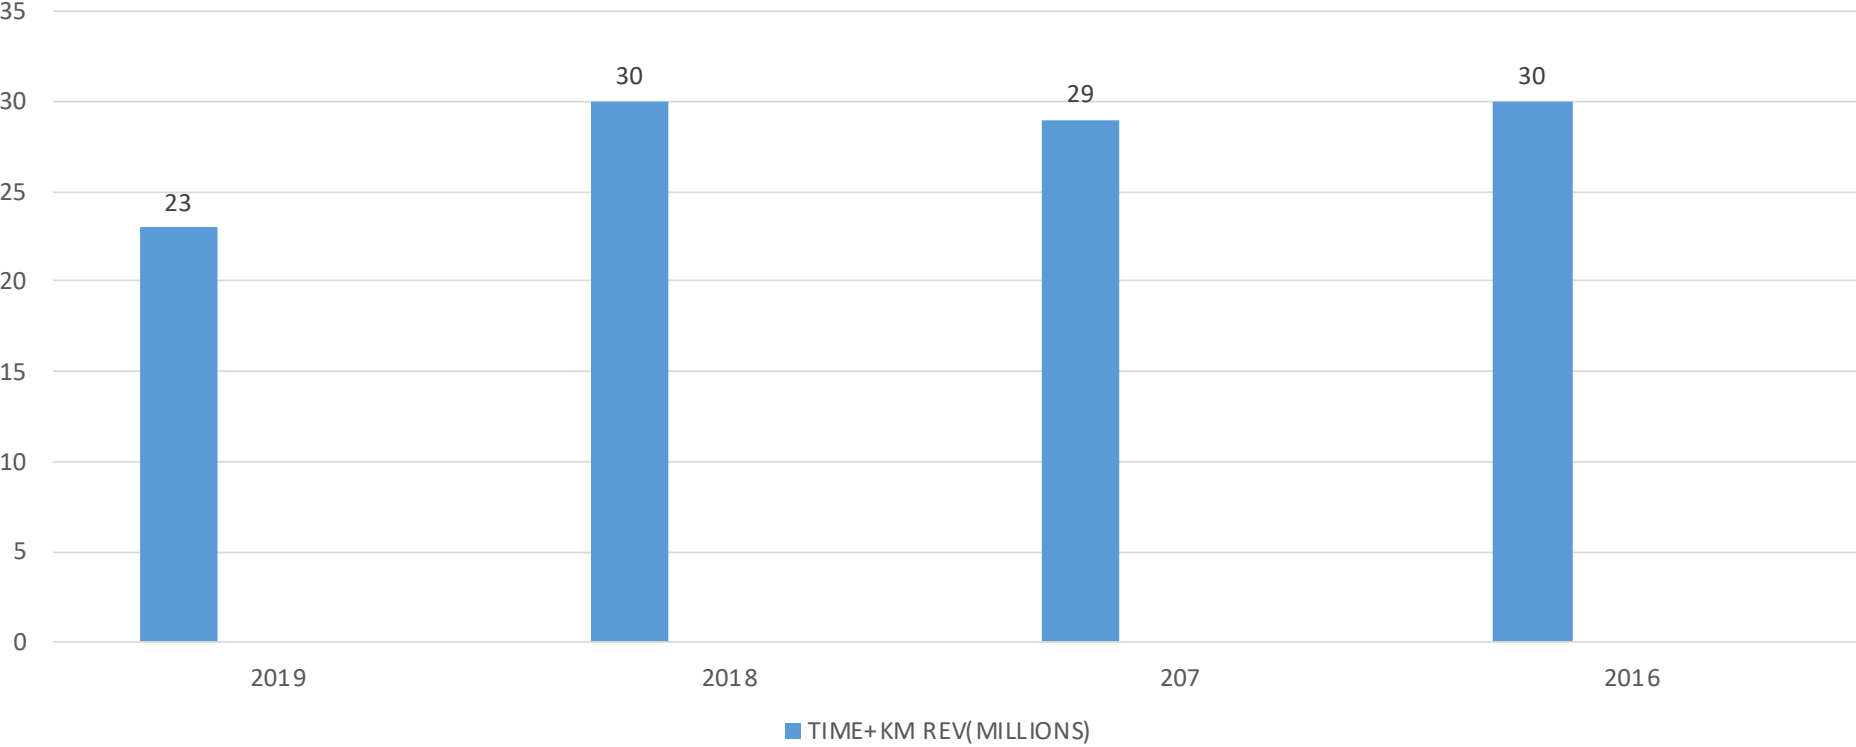

30 October - 1 November 2019
Century City Conference Centre
Cape Town

COLLABORATE 2019 PURCO SA
Conference & Exhibition

PURCO – RENTALS WITH B.C.R.

PURCO – RENTALS

PURCO – RENTAL DAYS

PURCO – TIME+KM REVENUE (MILLIONS)